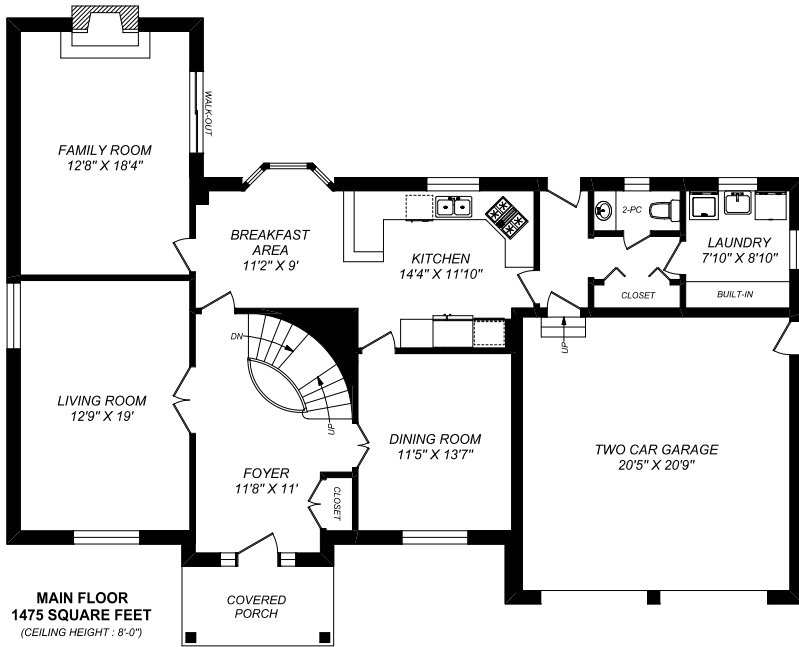

15 KAREN ANN CRESCENT

JOSH KLEIN

Broker

Office: (416) 925-9191 Fax: (416) 925-3935

CHESTNUT PARK.
REAL ESTATE BROKERAGE

CHRISTIE'S
INTERNATIONAL REAL ESTATE