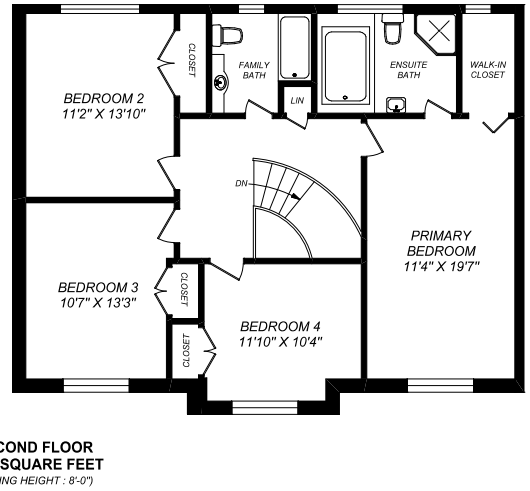

15 KAREN ANN CRESCENT

JOSH KLEIN

Broker

Office: (416) 925-9191 Fax: (416) 925-3935

CHESTNUT PARK.
REAL ESTATE BROKERAGE

CHRISTIE'S
INTERNATIONAL REAL ESTATE