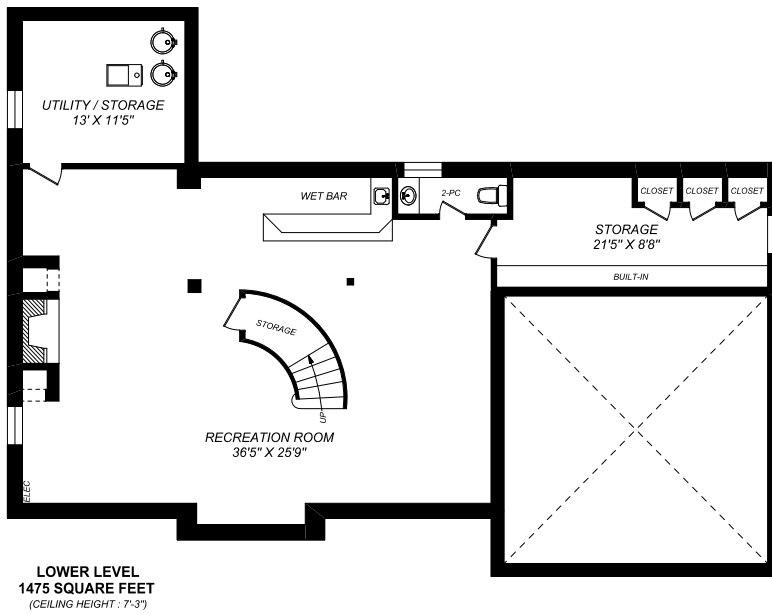

15 KAREN ANN CRESCENT

JOSH KLEIN

Broker

Office: (416) 925-9191 Fax: (416) 925-3935

CHESTNUT PARK.
REAL ESTATE BROKERAGE

CHRISTIE'S
INTERNATIONAL REAL ESTATE