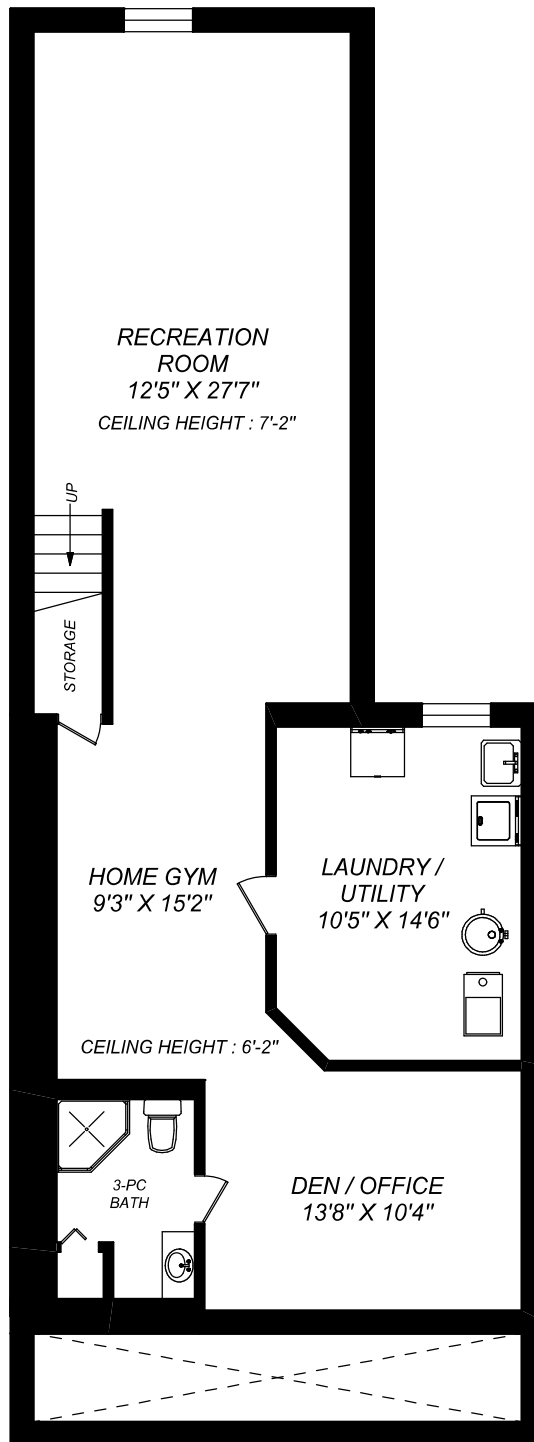

43 MCGEE STREET

MAIN FLOOR
1217 SQUARE FEET

LOWER LEVEL
1112 SQUARE FEET

JOSH KLEIN

Broker

Office: (416) 925-9191 Fax: (416) 925-3935

truPlan
416 573 2096
E & O.E.

Floor plan may not be 100% accurate.