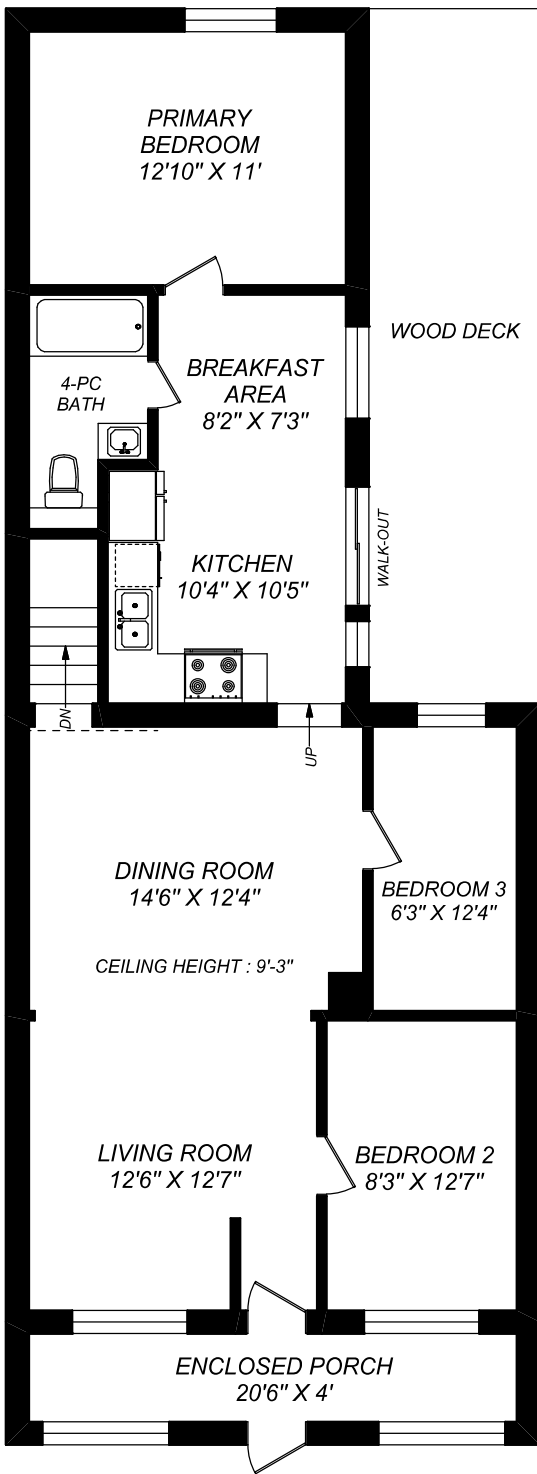

43 MCGEE STREET

MAIN FLOOR
1217 SQUARE FEET

LOWER LEVEL
1112 SQUARE FEET

JOSH KLEIN

Broker

Office: (416) 925-9191 Fax: (416) 925-3935

truPlan
416 573 2096
E & O.E.

Floor plan may not be 100% accurate.