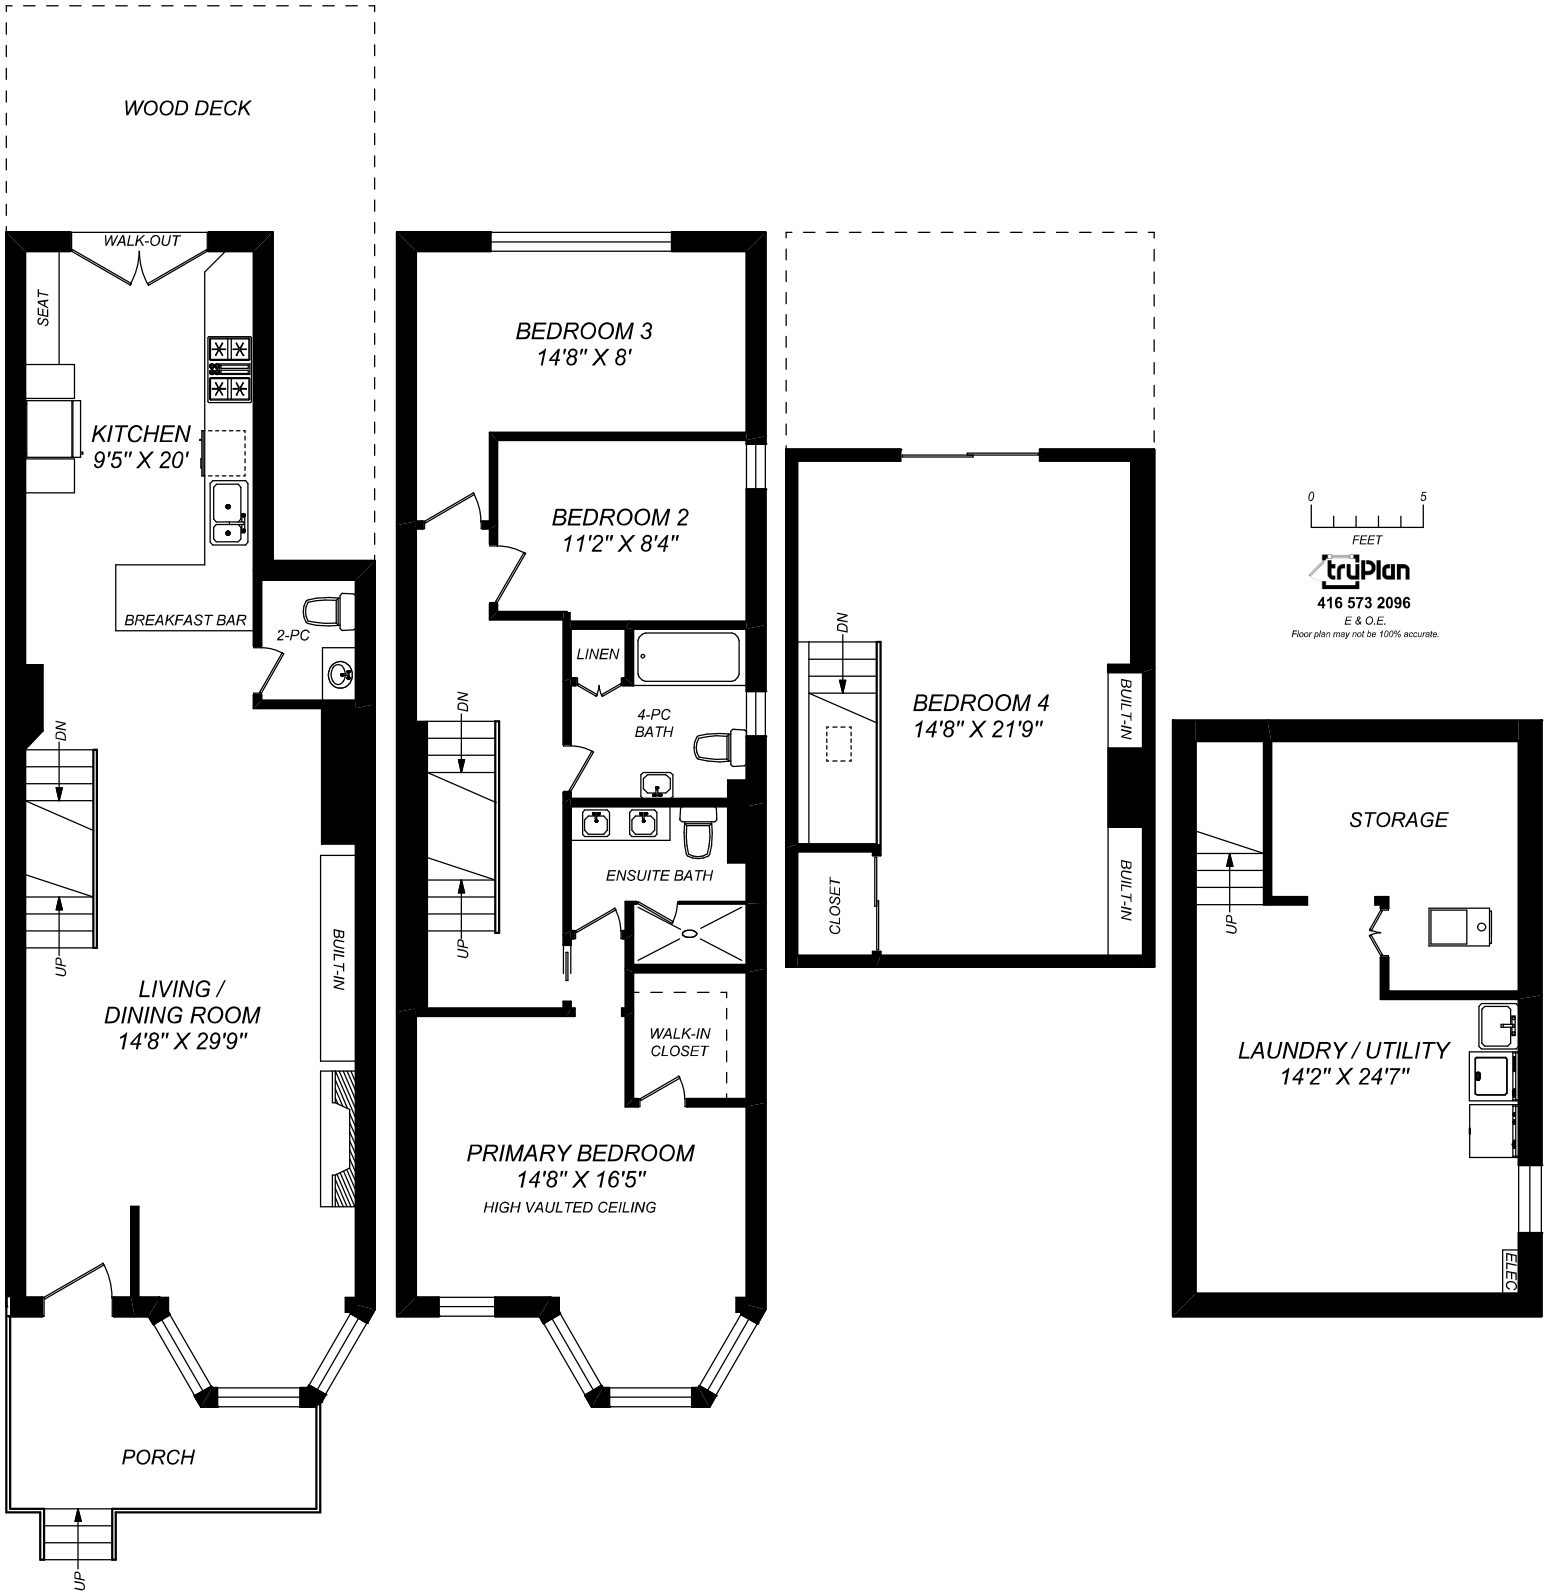

361 HOWLAND AVENUE

0 5
FEET
truPlan
416 573 2096
E & O.E.
Floor plan may not be 100% accurate.