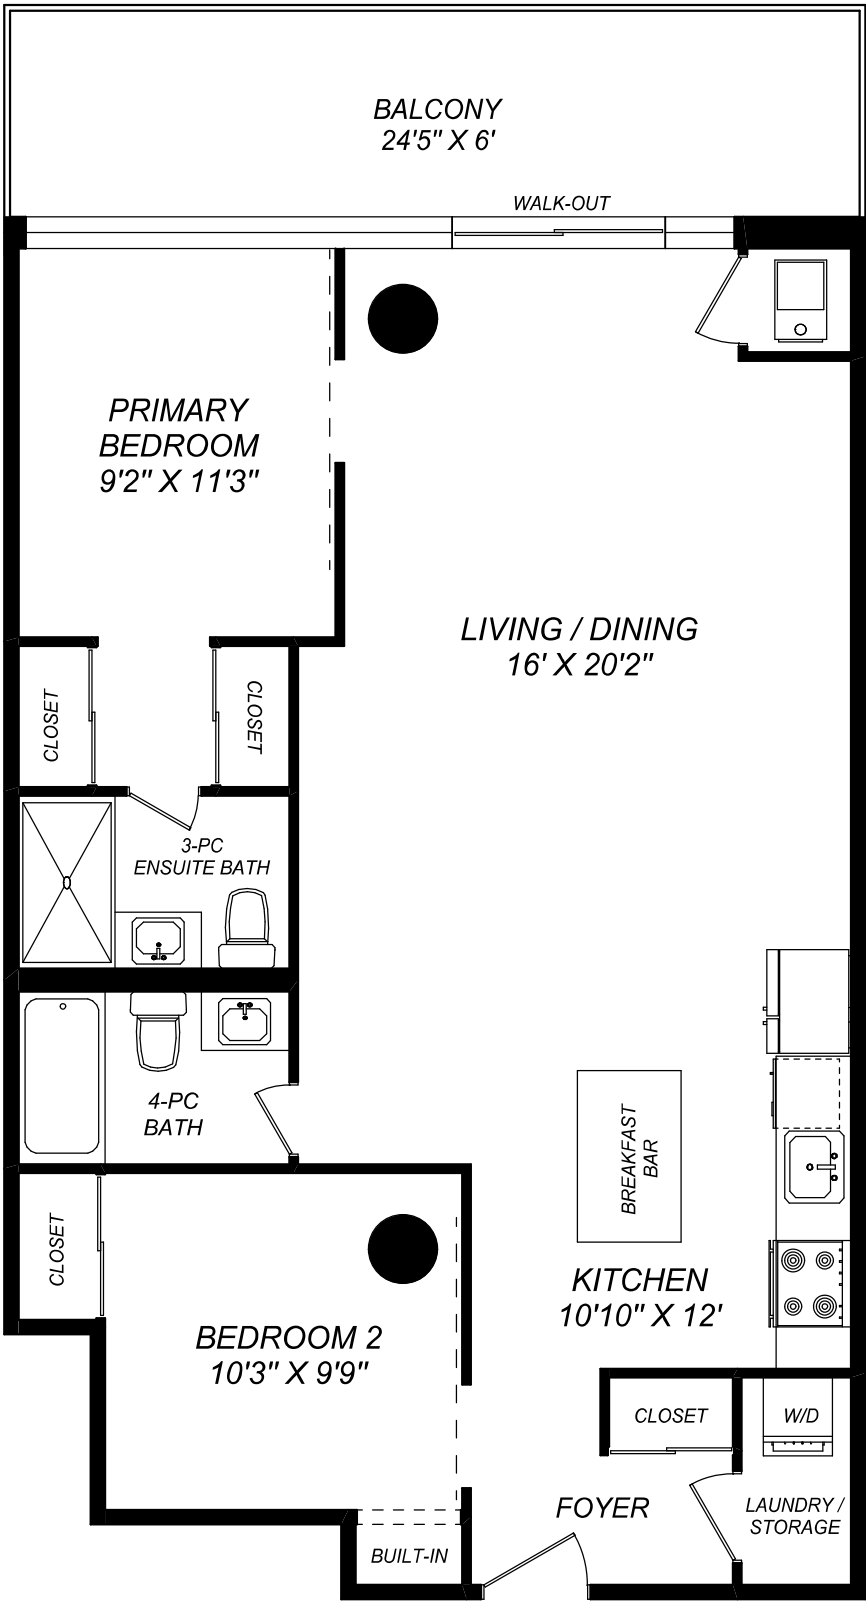

201 CARLAW AVENUE - SUITE 607

953 SQUARE FEET

(CEILING HEIGHT : 10'-0")

416 573 2096

E & O.E.

Floor plan may not be 100% accurate.