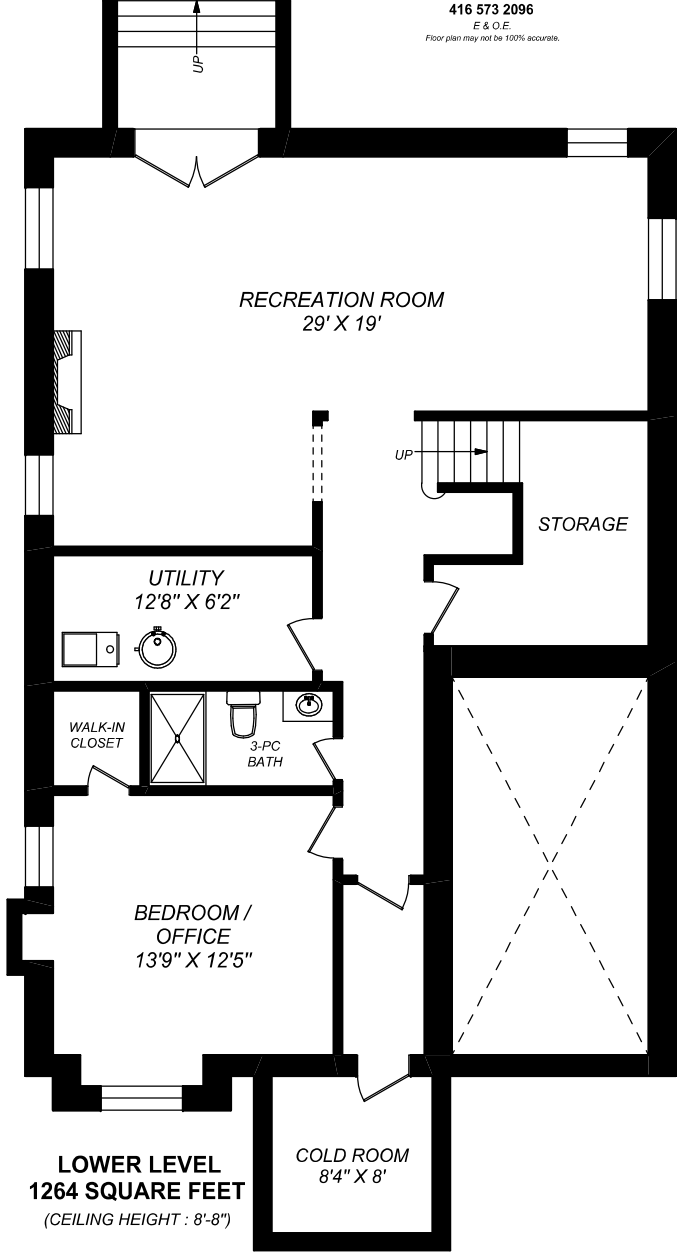

24 LEACREST ROAD

truPlan
416 573 2096
E & O.E.
Floor plan may not be 100% accurate.

MAIN FLOOR
1264 SQUARE FEET
(CEILING HEIGHT : 9'-3")

SECOND FLOOR
1487 SQUARE FEET
(CEILING HEIGHT : 8'-0")

LOWER LEVEL
1264 SQUARE FEET
(CEILING HEIGHT : 8'-8")