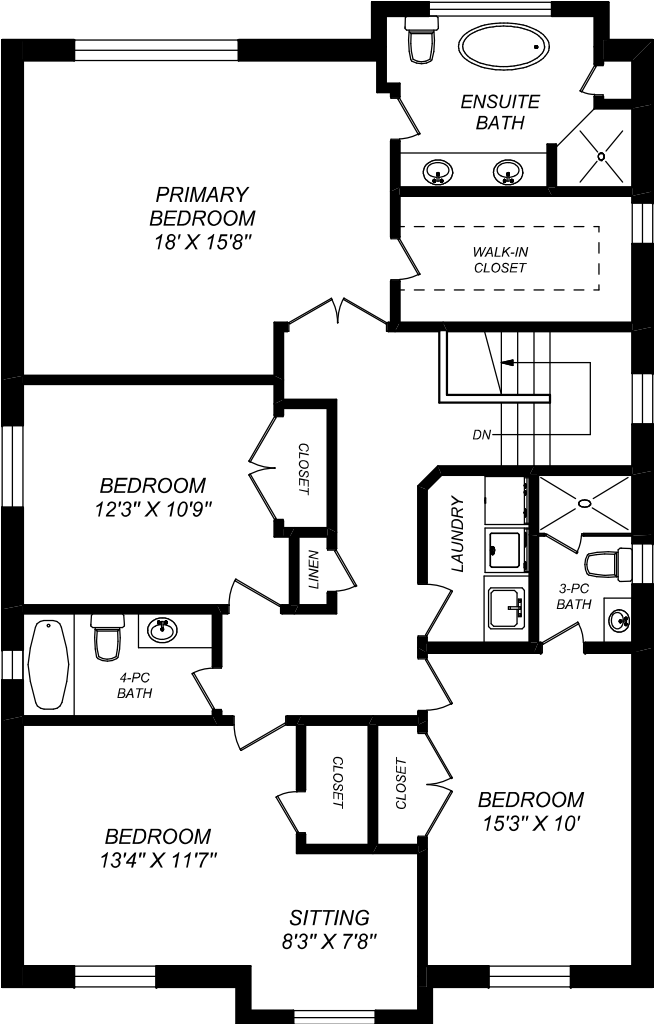

24 LEACREST ROAD

truPlan
416 573 2096
E & O.E.
Floor plan may not be 100% accurate.

MAIN FLOOR
1264 SQUARE FEET
(CEILING HEIGHT : 9'-3")

SECOND FLOOR
1487 SQUARE FEET
(CEILING HEIGHT : 8'-0")

LOWER LEVEL
1264 SQUARE FEET
(CEILING HEIGHT : 8'-8")