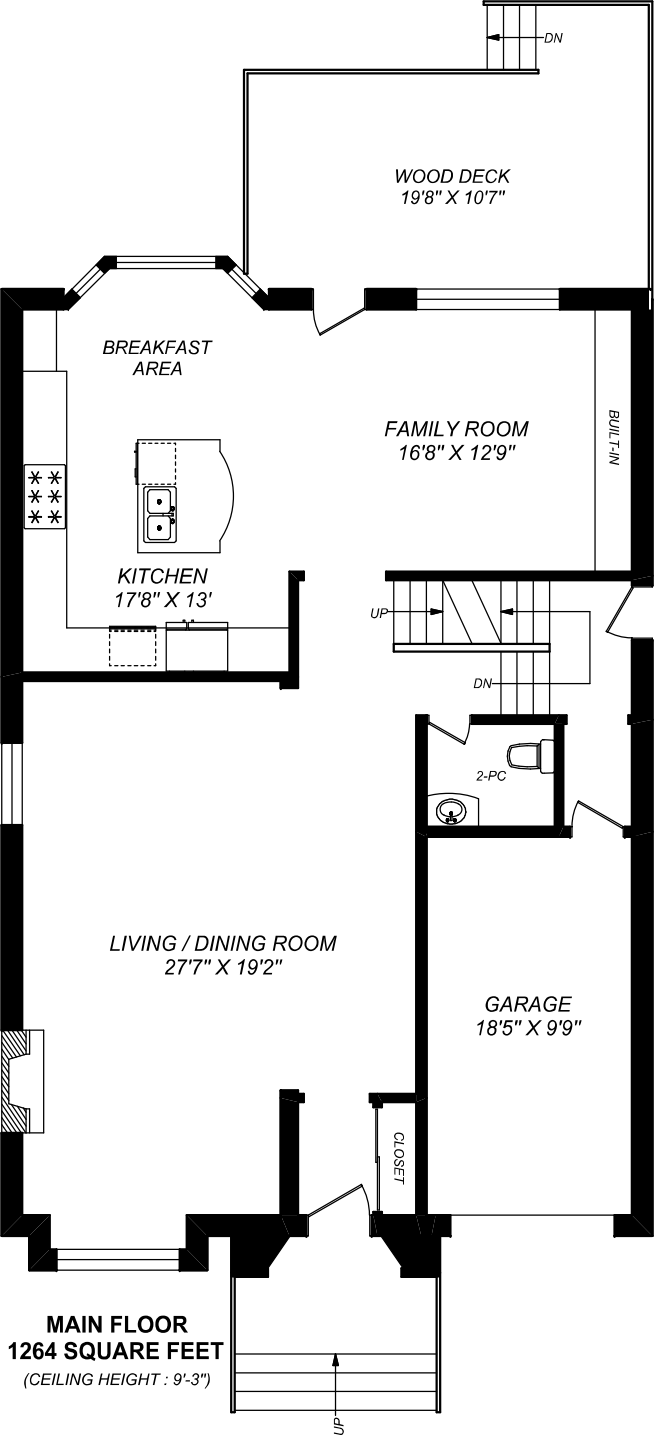

24 LEACREST ROAD

truPlan
416 573 2096
E & O.E.
Floor plan may not be 100% accurate.

MAIN FLOOR
1264 SQUARE FEET
(CEILING HEIGHT : 9'-3")

SECOND FLOOR
1487 SQUARE FEET
(CEILING HEIGHT : 8'-0")

LOWER LEVEL
1264 SQUARE FEET
(CEILING HEIGHT : 8'-8")