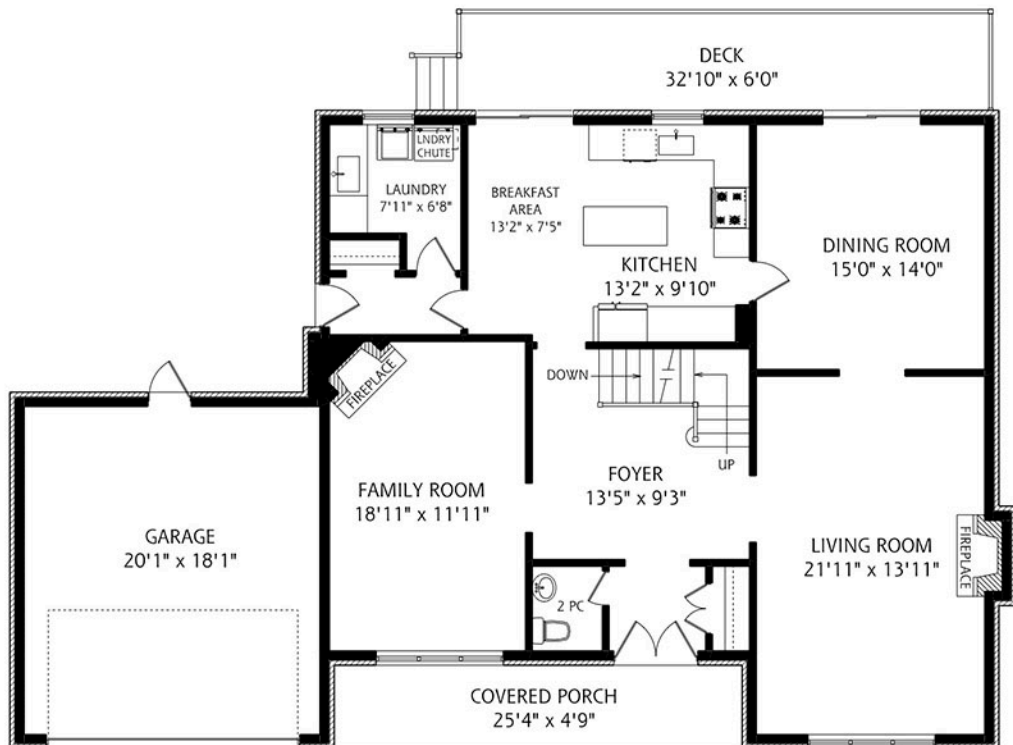

30 MEDALIST ROAD

MAIN FLOOR
1,515 SQUARE FEET

5 FOOT SCALE