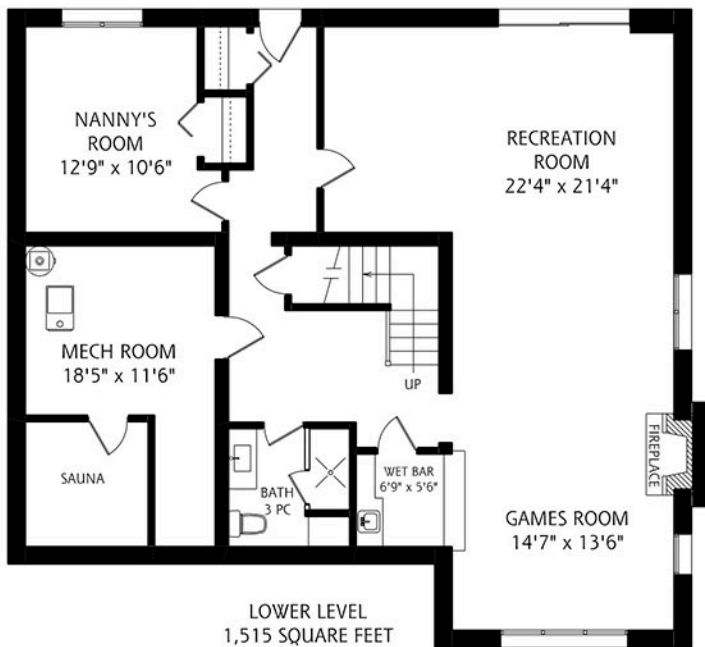

30 MEDALIST ROAD