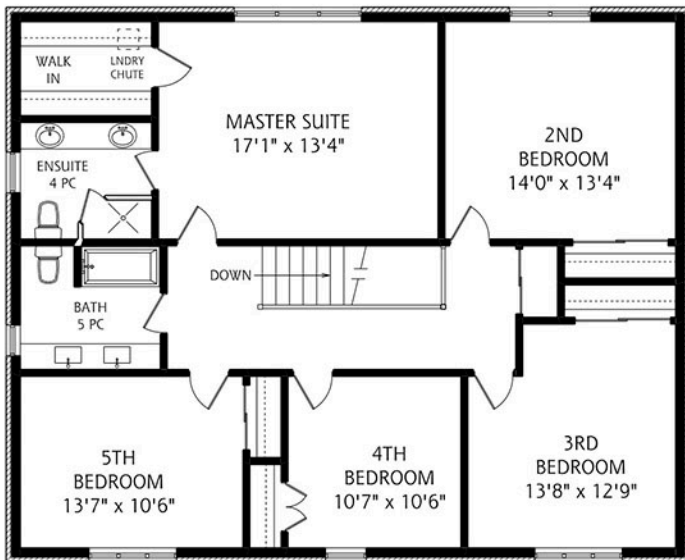

30 MEDALIST ROAD

SECOND FLOOR
1,430 SQUARE FEET