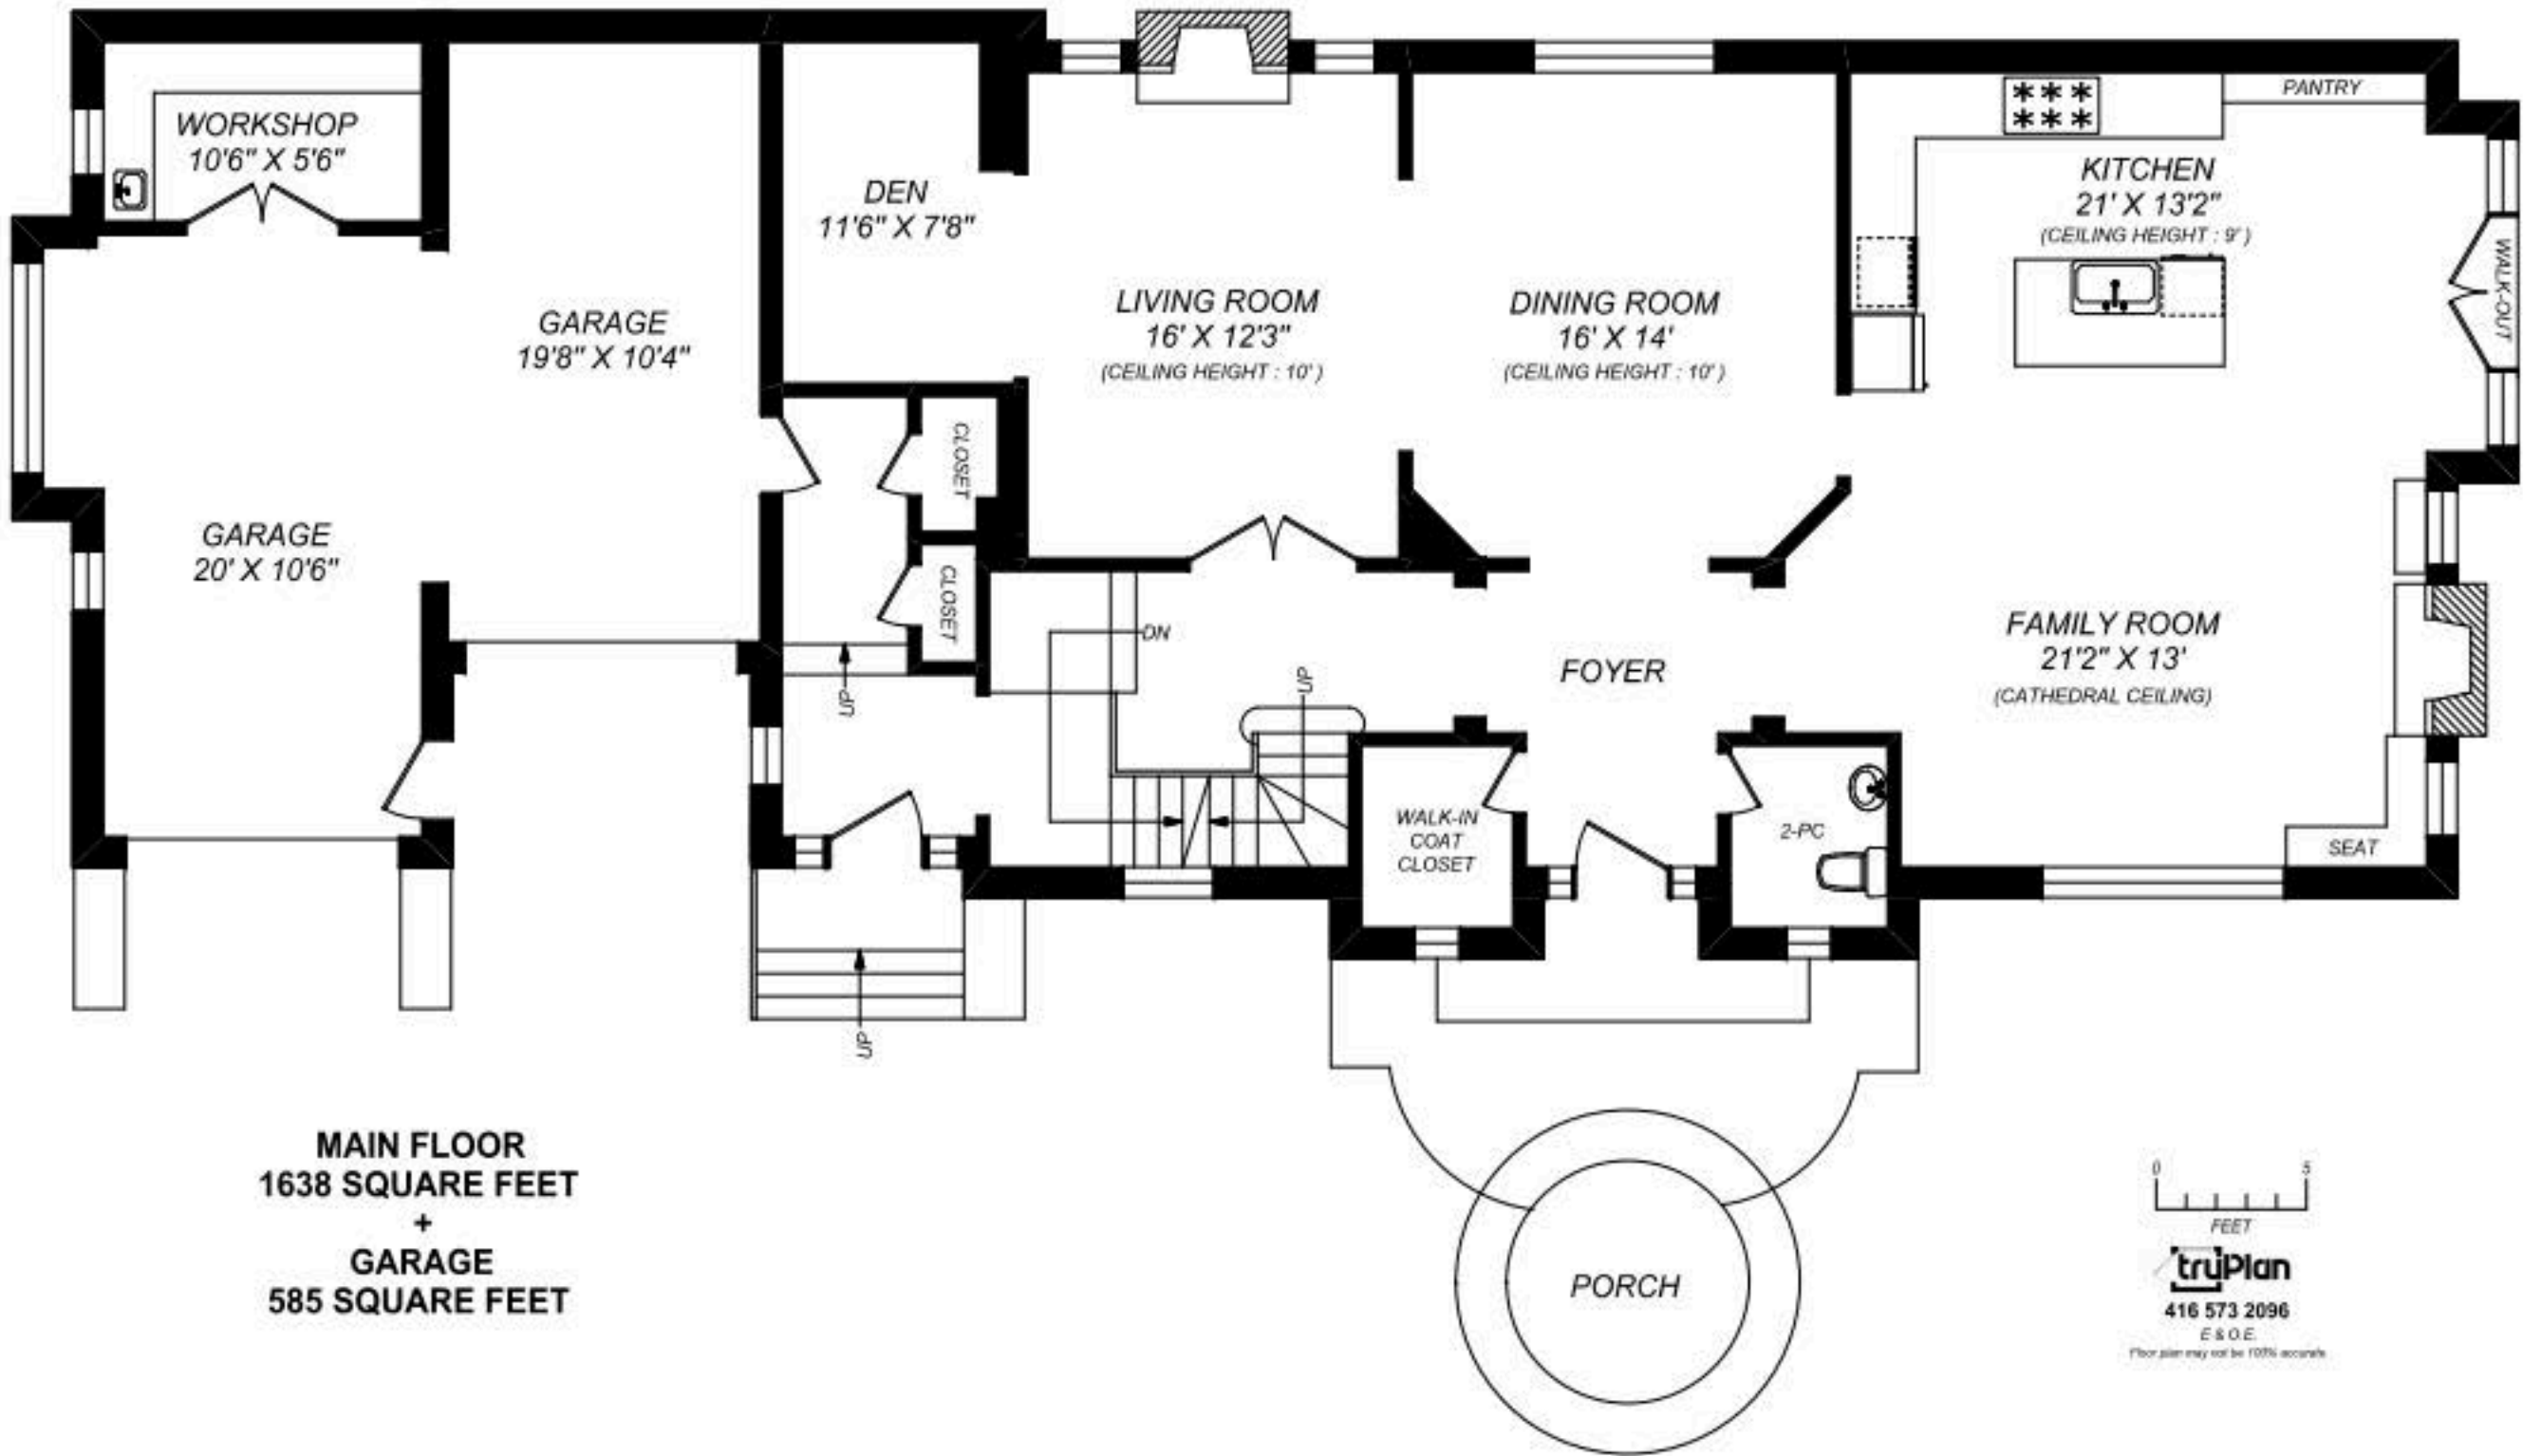

21 BURTON ROAD

**LOWER LEVEL**  
**1452 SQUARE FEET**  
(CEILING HEIGHT : 7'-8")

**truPlan**  
416 573 2096  
E & O.E.

Floor plan may not be 100% accurate.

21 BURTON ROAD

21 BURTON ROAD

**SECOND FLOOR**  
**1883 SQUARE FEET**  
(CEILING HEIGHT : 9')

**truPlan**

416 573 2096

E & O.E.

Floor plan may not be 100% accurate.

# 21 BURTON ROAD

**THIRD FLOOR**  
**687 SQUARE FEET**

**truPlan**

416 573 2096

E & O.E.

Floor plan may not be 100% accurate.