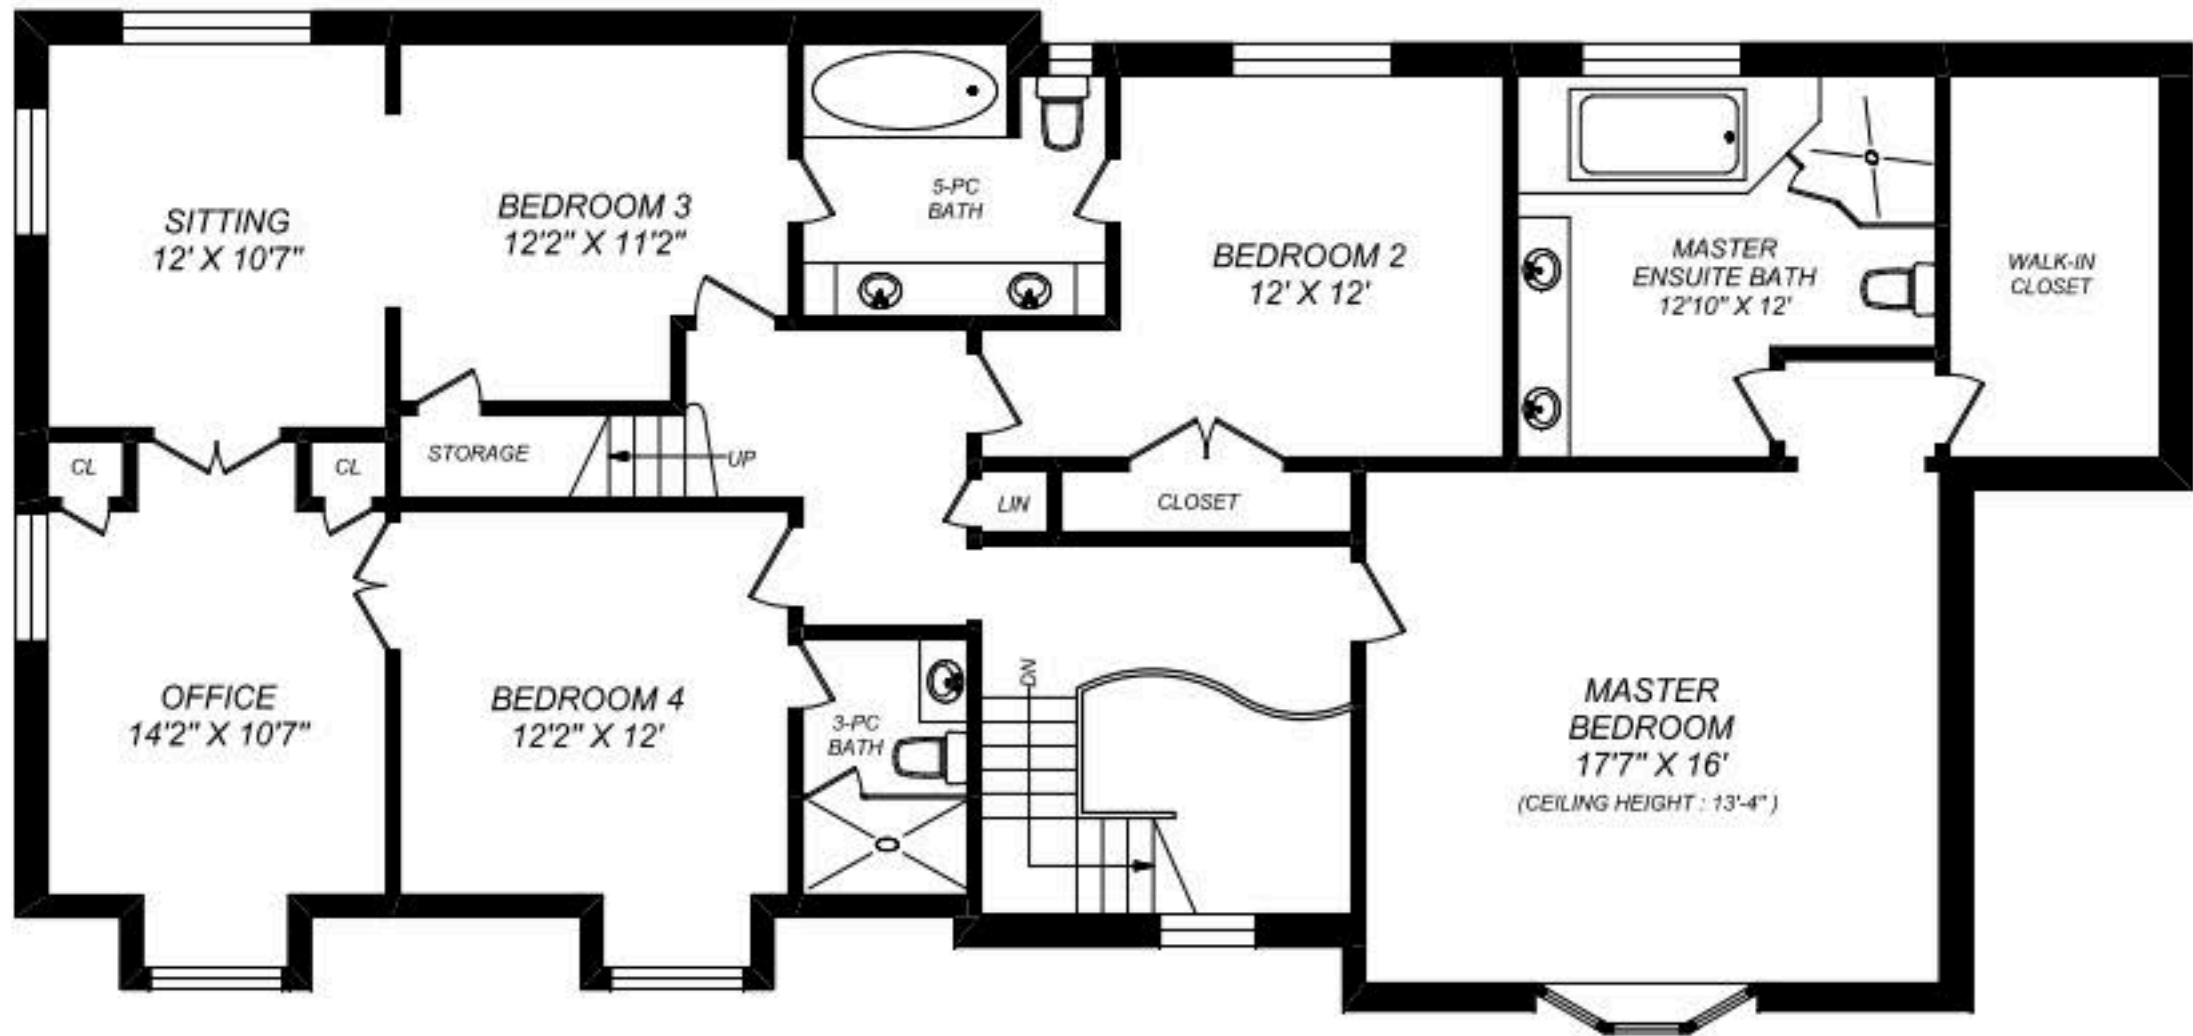

21 BURTON ROAD

**LOWER LEVEL**  
**1452 SQUARE FEET**  
(CEILING HEIGHT : 7'-8")

**truPlan**  
416 573 2096  
E & O.E.

Floor plan may not be 100% accurate.

21 BURTON ROAD

21 BURTON ROAD

**SECOND FLOOR**  
**1883 SQUARE FEET**  
(CEILING HEIGHT : 9')

**truPlan**

416 573 2096

E & O.E.

Floor plan may not be 100% accurate.

# 21 BURTON ROAD

**THIRD FLOOR**  
**687 SQUARE FEET**

**truPlan**

416 573 2096

E & O.E.

Floor plan may not be 100% accurate.