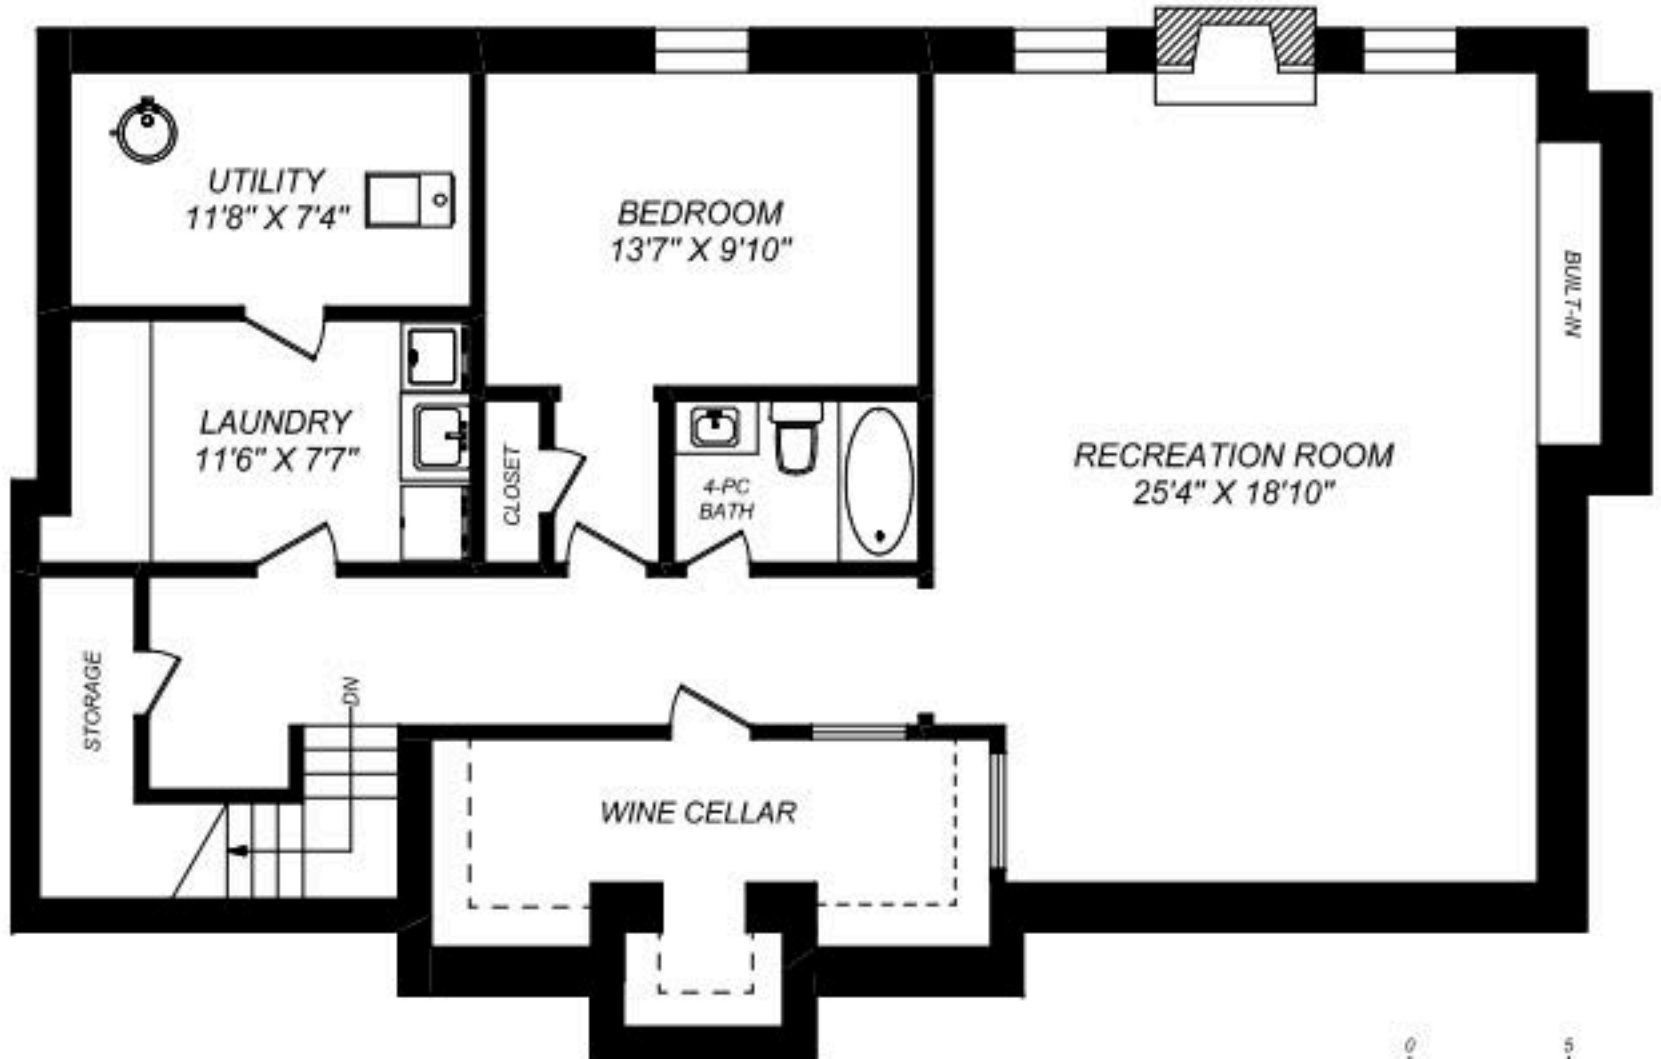

21 BURTON ROAD

**LOWER LEVEL**  
**1452 SQUARE FEET**  
(CEILING HEIGHT : 7'-8")

**truPlan**  
416 573 2096  
E & O.E.

Floor plan may not be 100% accurate.

21 BURTON ROAD

21 BURTON ROAD

**SECOND FLOOR**  
**1883 SQUARE FEET**  
(CEILING HEIGHT : 9')

**truPlan**

416 573 2096

E & O.E.

Floor plan may not be 100% accurate.

# 21 BURTON ROAD

**THIRD FLOOR**  
**687 SQUARE FEET**

**truPlan**

416 573 2096

E & O.E.

Floor plan may not be 100% accurate.